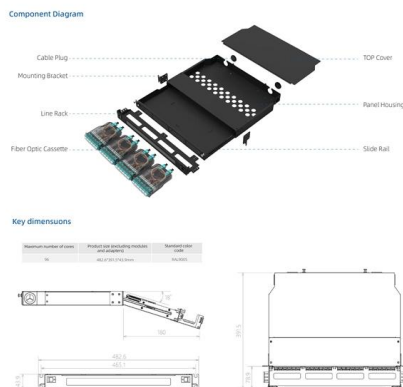

Network Devices These are physical devices that connect computers, printers and other electronic equipment to a network and enable data sharing,

VOSviewer

VOSviewer is a software tool for constructing and visualizing bibliometric networks.

Local Area Network (LAN) Options: Types, Setup

Local Area Network (LAN) refers to a network connecting computers and devices within a limited geographic area, such as homes or offices. This

What Is a LAN