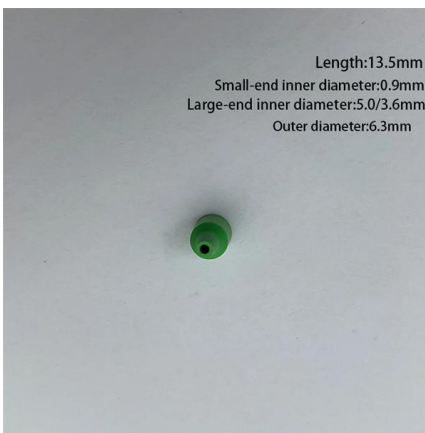

Ftth Cable Price 1 Core Single Mode Outdoor GALVANIZED Stranded

Type Fiber Optic Cable Number of Conductors 2
Model Number gjyxch Brand Name Shihe Place of Origin Guangdong, China Model Number GJYXCH
Place of Origin Guangdong, China Brand Name

Optical ground wire

Typically OPGW cables contain single-mode optical fibers with low transmission loss, allowing long distance transmission at high speeds. The outer appearance of OPGW is similar to aluminium

Fiber Optic Cable

Find here Fiber Optic Cable, OFC manufacturers, suppliers & exporters in India. Get contact details & address of companies manufacturing and

8 Core Single Mode Fiber Optic Cable

HES 8 Core Single Tube Steel Armored Fiber Optic Cable, SM 9/125 μ Single Mode. Provides reliable data transmission and long lifespan.