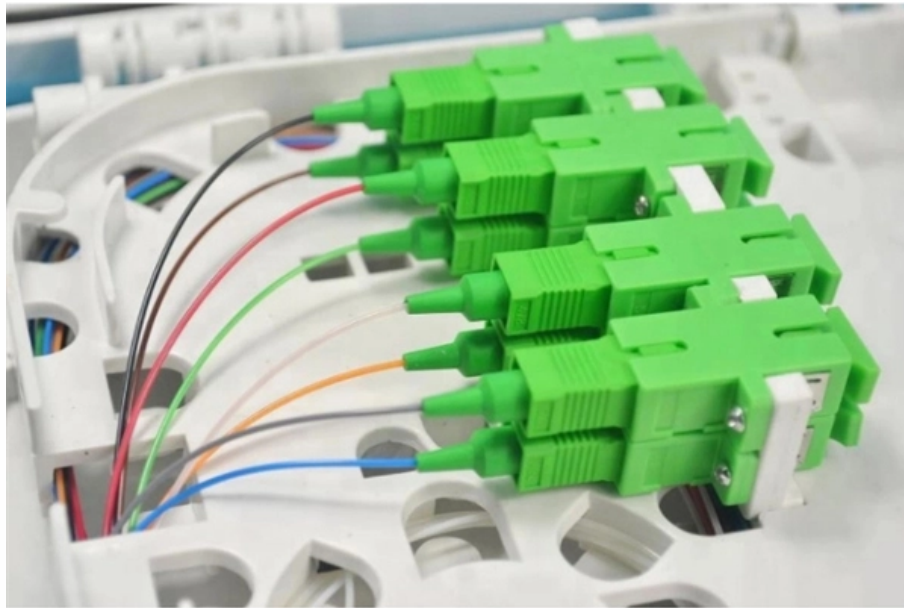

Adam Tas Corridor Energy

1 Optical Fiber 24 Electrical Switch

Overview

The rack-mounted optical switch consists of 24 1X2 optical switches, enabling control over the switching of 24 1X2 optical fiber channels. 24 port Fiber Optic SFP Managed Switch allows you finish fiber connectivity that is with different bandwidth requirements conveniently and cost savings. A standard product features power 10G uplink speed, easy installation, high security, flexibility of selecting SFP modules, which gives ease of. It utilizes the proprietary microelectromechanical system (MEMS) technology to achieve reliable optical performance and excellent durability; This MEMS optical switch. The switches we offer allow a wide range of connections to new and existing networks and support fibre optic and / or copper connections. Download Datasheet Request Quote Download Datasheet Request Quote Download Datasheet Request Quote Download Datasheet Request Quote Download Datasheet Request Quote Download Datasheet Request Quote 6 Fiber Optic Switches from 3.

1 Optical Fiber 24 Electrical Switch

Optical Switches: Singlemode/Multimode Fiber Optic

Fiber's optical switches (singlemode/multimode fiber switches) are micro-optic-based, opto-mechanical switches. These fiber switches offer a cost-effective way

AshwinD24's gists · GitHub

GitHub Gist: star and fork AshwinD24's gists by creating an account on GitHub.

Fiber to the x

Fiber to the x (FTTX; also spelled "fibre") or fiber in the loop is a generic term for any broadband network architecture using optical fiber to provide all or part of the