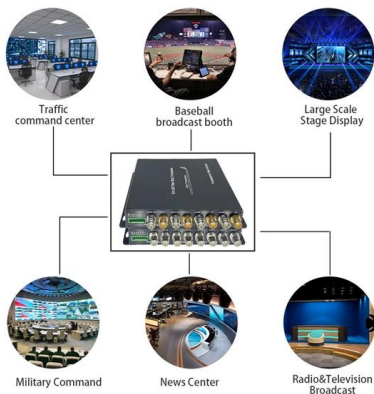

Duplex Multimode 50/125 Fiber Optic Cable LC-LC, 2M

Constructed with 50/125 micron cable Length - 2M Use on fiber and fibre channel installations LC male to LC male connectors Higher bandwidth optimized for