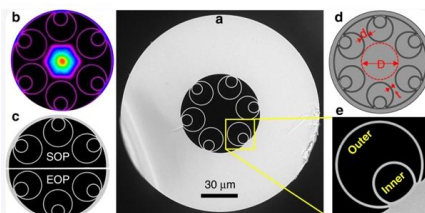

10 Gigabit Switches (10GbE)

Looking to upgrade your small-business LAN to 10GbE? With the enormous growth of network traffic and network storage in recent years, 10GbE is becoming a natural upgrade for many businesses in