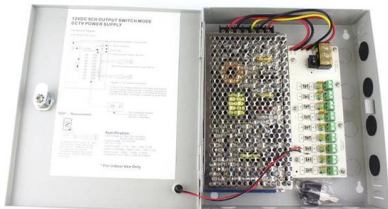

Cable Tray Accessories, Cable Tray Hangers & Support , RS

These fittings are used in conjunction with cable trays to support cables in ventilation holes, assist with directional change of piping systems, and aid cable channelling around obstacles.