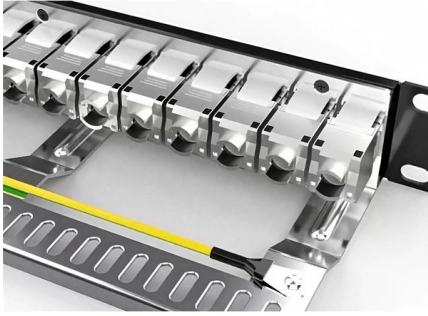

These fittings are used in conjunction with cable trays to support cables in ventilation holes, assist with directional change of piping systems, and aid cable channelling around obstacles.

Cable Tray Supports for rooftops

Cable Tray Supports As buildings contain more and more devices and systems requiring structured cabling, the need for sturdy cable tray supports is growing.

Cable Tray and Support System

A cable tray gadget is utilized in constructing electric wiring to assist insulated electric wires used for strength distribution, control, and communication. Cable

Guide to cable support systems

I support systems for cable support structures are used to bridge large loads and support spacings and to cre-ate complex section routes. The systems allow large sup-port spacings of wide span systems