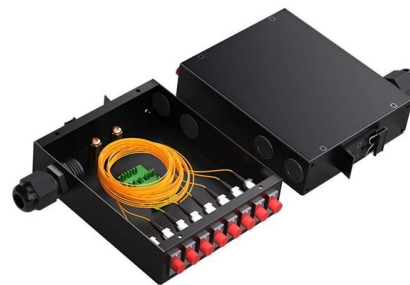

Adam Tas Corridor Energy

10x10 cable tray support

10x10 cable tray support

Cable support system

The vertical straight connector can be used to connect cable trays with the side height 60mm. Mitre joints that rise and fall up to an angle of 60° can also be realised with this connector.

Resources for Cable tray and ladder systems

Submittals for cable ladder and tray Eaton's submittal builder tool for B-Line series cable

Cable Tray Technical Guide A practical guide to product selection and

SOLID-BOTTOM CABLE TRAY Providing additional cable protection, solid-bottom cable tray is sometimes preferred to support and protect numerous small instrumentation and control cables.

CABLE TRAY SYSTEMS GUIDE

Cable Tray Accessories, Cable Tray Hangers & Support , RS

Cable trays are components used in the wiring of buildings to support insulated cables and organise them to be hidden from view. They offer an alternative to open wiring or electrical conduit systems