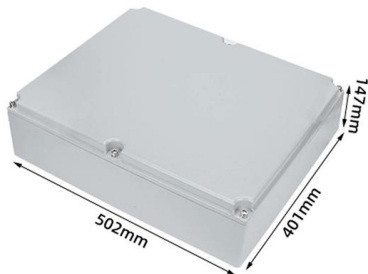

10x10 Trunking Plastic

Shop high-quality 10x10 trunking plastic for reliable cable management. Enjoy durable, fireproof, and customizable PVC solutions for your electrical needs.

Contact Us

For datasheets, pricing, or custom telecom energy solutions, please visit:
<https://www.koskolong.co.za>