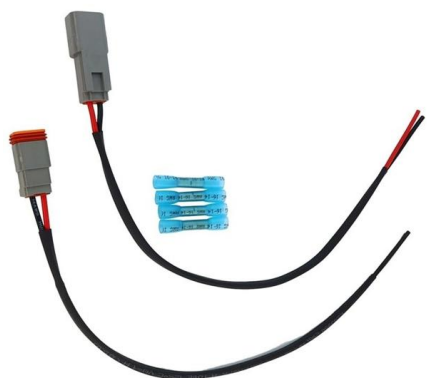

Adam Tas Corridor Energy

12-core single-mode optical cable armored indoor foreign exchange

12-core single-mode optical cable armored indoor foreign exchange

12 Core 12F Armored Fiber Optical Cable, Mode Type: Single Mode

Adishwar Tele-Networks Private Limited - Offering 12 Core 12F Armored Fiber Optical Cable, Mode Type: Single Mode at INR 25/meter in Bengaluru, Karnataka. Also find Armoured Fiber Optic Cable

UNI-TUBE ARP ARMoured CABLE SM & MM (2F

Single Loose tube filled with thixotropic jelly and centrally placed in the cable Armouring with aramid reinforced plastic rod Glass Yarn (IGFR) as a peripheral

Single Mode Multi-Tube Armoured Fiber Optic Cables

Designed with a rugged armored tube and TPU jacket, this 12-core fiber cable ideal for outdoor installations, industrial facilities, or remote locations with fluctuating

12F Indoor Distribution Armored Optical Fiber