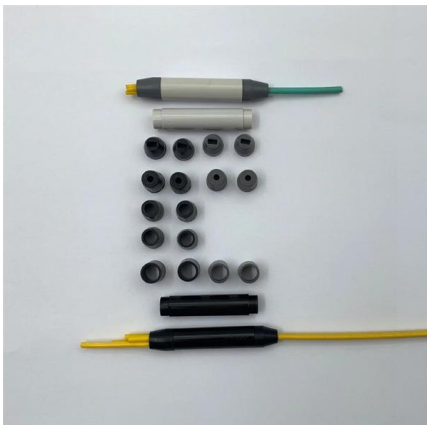

HES 12 Core Single Tube Steel Armored Fiber Optic Cable, OM3 50/125µ MultiMode. Provides high-capacity data transmission and durability.

Ribbon Cable, Plenum 12 F, Single-mode (OS2)

Corning ribbon plenum cables are designed for use in plenum, riser and general