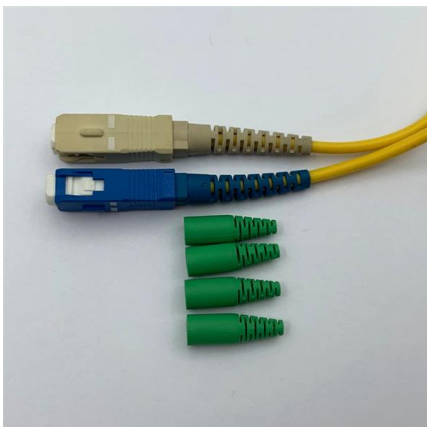

This 1U fiber patch panel offers excellent fiber termination and patching management, making it ideal for optical cable distribution and terminal

HTB8054 12-Core Indoor Fiber Optic Terminal Box - for

HOLIGHT HTB8054 fiber terminal box supports 12 cores indoor FTTH distribution with SC adapters. Compact, durable design for easy cable

12 Fibers Rack Mounted Fiber Optic Terminal Box as Distribution Box

The FS/JJ-ST24-12C we provide is a kind of high quality, micro sized fiber optical termination box made of quality cold-rolled steel sheet and undergoes static plastic spraying treatment.