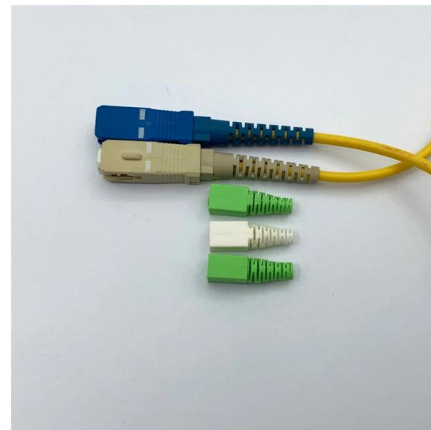

Adam Tas Corridor Energy

12-core single-mode rack-mount fiber optic terminal box

12-core single-mode rack-mount fiber optic terminal box

Rack Mount Fiber Termination Box With 12 Port, 12

The 12 port rack mount fiber patch panel is designed to support 2pcs separate 6 SC or LC adapters on the front and also be pre-terminated with 12-strand single

Wall Boxes

CommScope offers a complete line of easy-to-use access terminals, copper and fiber splice closures, patch closures and accessories to speed deployment.

DIN rail fiber optic terminal box unloaded, 12 ports , ACT