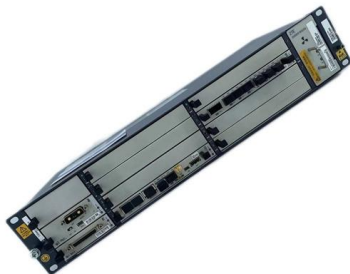

Adam Tas Corridor Energy

12-core single-mode rack-mount fiber optic terminal box

12-core single-mode rack-mount fiber optic terminal box

Rack Mount Fiber Termination Box With 12 Port, 12

The 12 port rack mount fiber patch panel is designed to support 2pcs separate 6 SC or LC adapters on the front and also be pre-terminated with 12-strand single

12 Fibers Rack Mounted Fiber Optic Terminal Box as Distribution Box

The FS/JJ-ST24-12C we provide is a kind of high quality, micro sized fiber optical termination box made of quality cold-rolled steel sheet and undergoes static plastic spraying treatment.

12 Duplex 24-Port LC-OS1 Fiber Rack Mount Enclosure Box with Splice Trays, SingleMode LC-UPC Kit (Includes 1M 24-Strand Fiber Optic Pigtail + 24 Core

Amazon : Fiber Box

12 Duplex 24-Port LC-OS1 Fiber Rack Mount Enclosure Box with Splice Trays, SingleMode LC-UPC Kit (Includes 1M 24-Strand Fiber Optic Pigtail + 24 Core LGX Loaded Patch Panel) - Fits 19" Racks

12 Cores Rack Mounted Fiber Optic Terminal Box As

It is available for the distribution and terminal connection of various kinds of optical fiber system. These units are available in sizes that fit the most common distribution requirements.