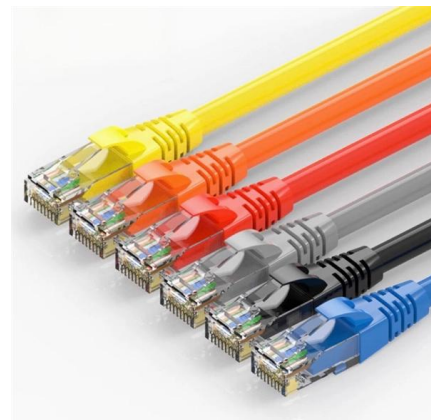

Adam Tas Corridor Energy

12-core single-mode rack-mount fiber optic terminal box

12-core single-mode rack-mount fiber optic terminal box

Rack Mount Fiber Termination Box With 12 Port, 12

The 12 port rack mount fiber patch panel is designed to support 2pcs separate 6 SC or LC adapters on the front and also be pre-terminated with 12-strand single

This 1U fiber patch panel offers excellent fiber termination and patching management, making it ideal for optical cable distribution and terminal

HTB8054 12-Core Indoor Fiber Optic Terminal Box - for

HOLIGHT HTB8054 fiber terminal box supports 12 cores indoor FTTH distribution with SC adapters. Compact, durable design for easy cable

12 Fibers Rack Mounted Fiber Optic Terminal Box as Distribution Box

The FS/JJ-ST24-12C we provide is a kind of high quality, micro sized fiber optical termination box made of quality cold-rolled steel sheet and undergoes static plastic spraying treatment.