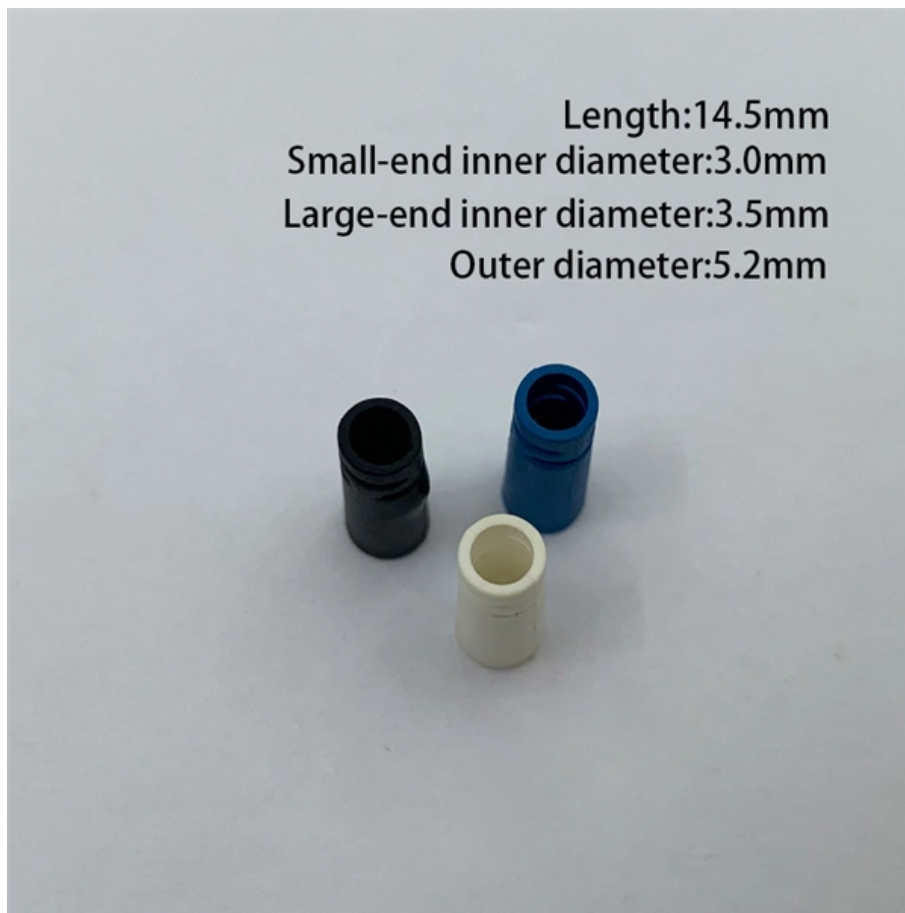

Adam Tas Corridor Energy

12-core single-mode rack-mount fiber optic terminal box

12-core single-mode rack-mount fiber optic terminal box

Rack Mount Fiber Termination Box With 12 Port, 12

The 12 port rack mount fiber patch panel is designed to support 2pcs separate 6 SC or LC adapters on the front and also be pre-terminated with 12-strand single