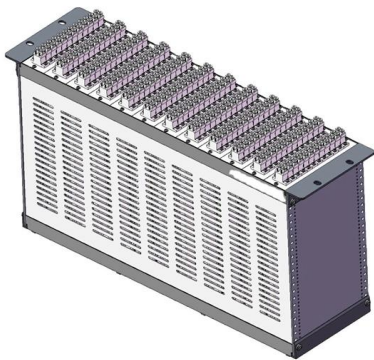

Search results for: 144 Fiber Optic Connectors - Mouser

All Products Connectors Fiber Optic Connectors Share Show other information about "144"