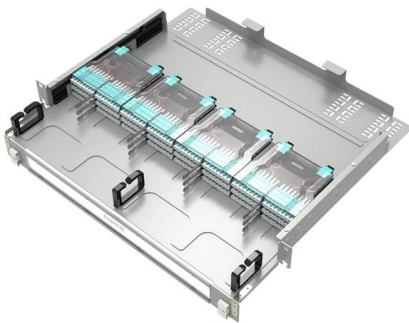

### FTTH 48 96 144 288 Cores Fiber Cable Joint Box Fiber

FTTH 48 96 144 288 Cores Fiber Cable Joint Box Fiber Optic Splice Closure Fiber Optical Enclosure Terminal Box The equipment is used as a termination point for

### How Many Core In Fiber Optic Cable Do I Need

This is because apart from one-core optical fiber, there are basically no optical cables with an odd number of cores, such as three-core, five-core, etc. It is

### 144 Cores ODF Unit with Sc/APC Adapter & Pigtails

Product Description 144 Cores ODF Unit with SC/APC Adapter and Pigtails Details: Indoor wall

type fiber optic distribution frame can manage both single fiber and