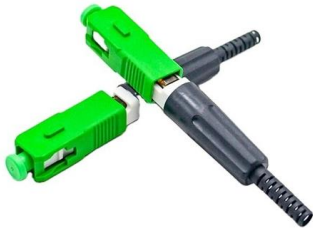

144-core optical cable terminal

144-core ODF optical distribution frame