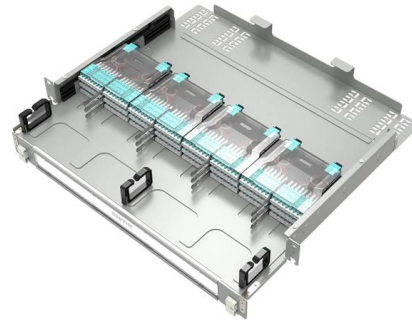

150mm: Cable Tray: Steel 50mm, 75mm, 100mm, 150mm, 300mm

150mm Cable Tray Straights - choose from 50mm, 75mm, 100mm, 150mm and 300mm . And discover essential cable tray accessories Risers, Bends, Tees & Brackets

Cable trays

We offer a wide range of cable tray systems to support tubing, electrical cables and instrumentation. Our cable trays are produced in fit for purpose materials like

Trench LDT150TR 150mm Light Duty Cable Tray 3M

Trench LDT150TR 150mm light duty metal cable tray. Economical, reliable, easy fit metal cable management solution. Features: Width: 150mm Side Height: 12.5mm

150mm Cable Tray (6 Inch) - Heavy Duty PG Steel , 3m