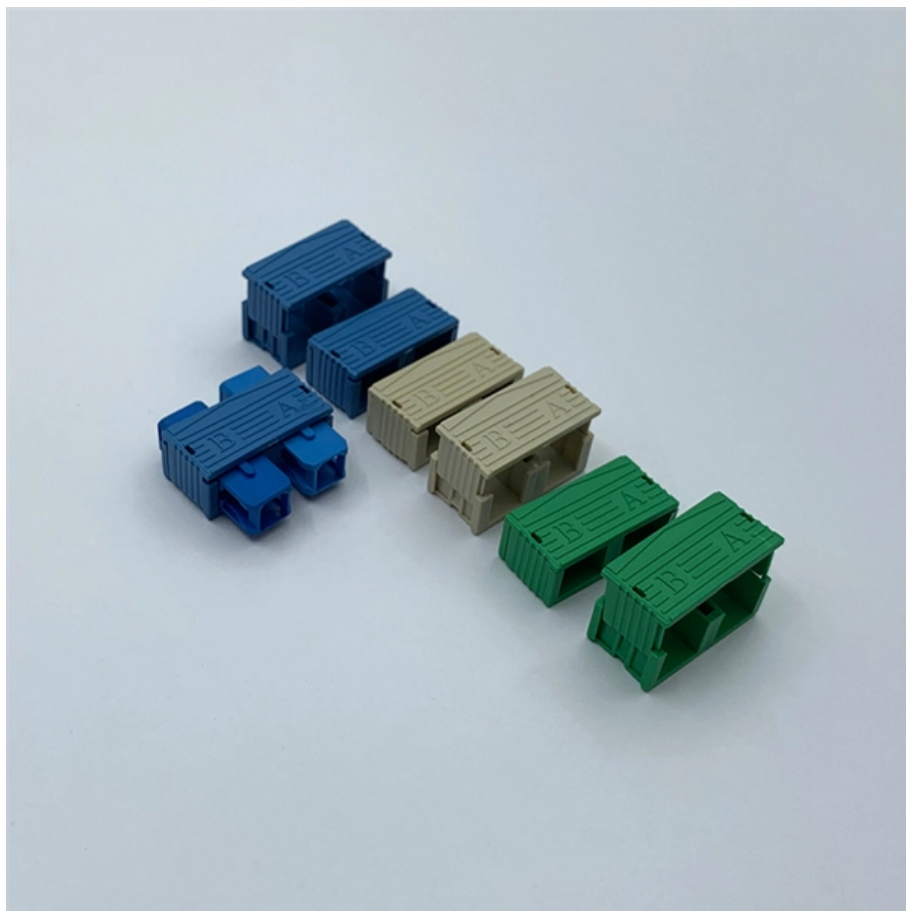

Adam Tas Corridor Energy

150 Cable Tray Climbing

150 Cable Tray Climbing

150mm Cable Tray, 150mm Perforated Cable Tray Manufacturer

150mm Cable Tray Discover the perfect combination of capacity and efficiency with NewReach's 150mm Cable Tray. These trays are ideal for managing a moderate number of medium-sized cables and are

150mm Cable Basket Tray - 3 Metre , Electro Zinc

3 metre 150mm electro zinc cable basket tray. 60mm deep, 4.5mm steel wire, load rated to 48kg. Ideal for internal cable containment systems.

EzyStrut Cable Ladder Tray 150mm x 40mm x 3m Steel Pre-Galvanized

Home > Cable Management > Steel Cable Tray > Heavy Duty Pre-Galvanised > 150mm Return

Flange Heavy Duty Cable Tray (3m Length)

Trench MDT150TR 150mm Medium Duty Cable Tray 3M

Trench MDT150TR 150mm medium duty cable tray. Economical, reliable, easy fit metal cable management solution.

Trench LDT150TR 150mm light duty metal cable tray. Economical, reliable, easy fit metal cable management solution. Features: Width: 150mm Side Height: 12.5mm

150mm Cable Tray (6 Inch) - Heavy Duty PG Steel , 3m