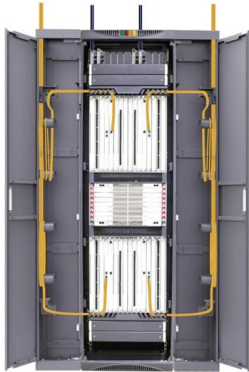

19-inch rack mount chassis