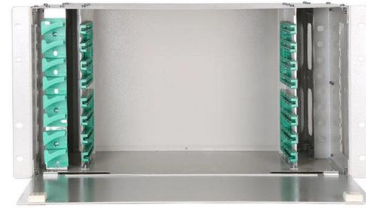

D-Link DPS-800 2-Slot Rack-Mount Chassis , Australia - Projectors

1U Rack-Mount Design: Standard 19-inch rack-mount width for seamless integration into equipment racks
Hot-Swappable Modules: All redundant power supply units can be swapped without downtime,