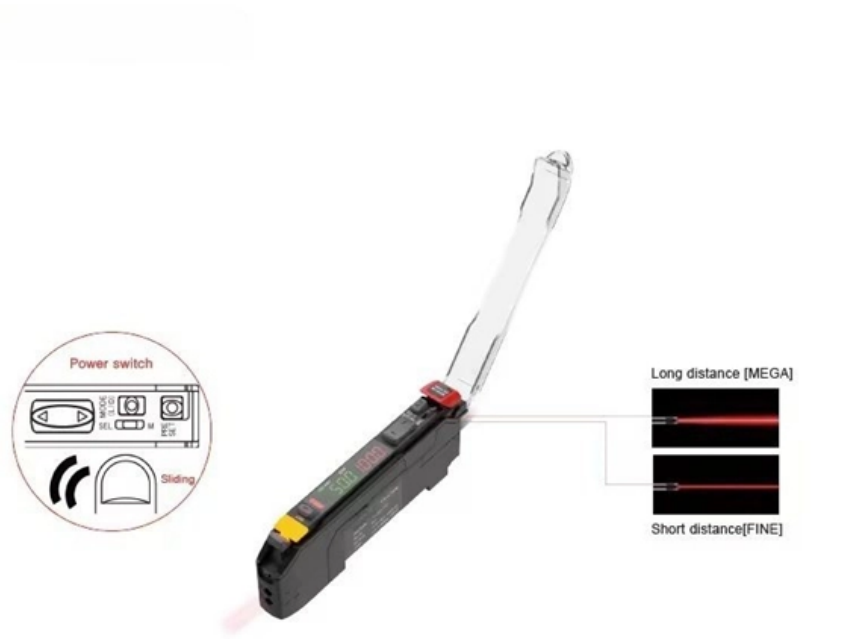

Adam Tas Corridor Energy

2-port manual USB KVM switch