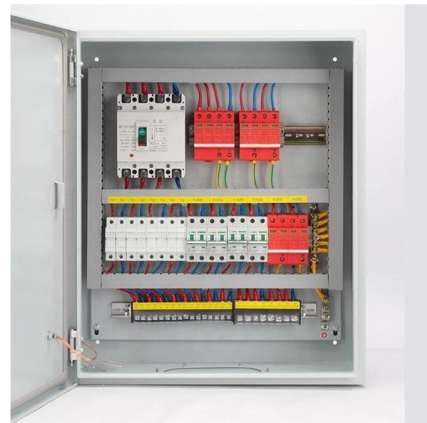

Vertiv AVOCENT SV 220 Quick Installation Manual

View and Download Vertiv AVOCENT SV 220 quick installation manual online. 2 and 4 port dvi-i kvm switches. AVOCENT SV 220 switch pdf manual download. Also for: Avocent sv 240, Avocent sv 340.