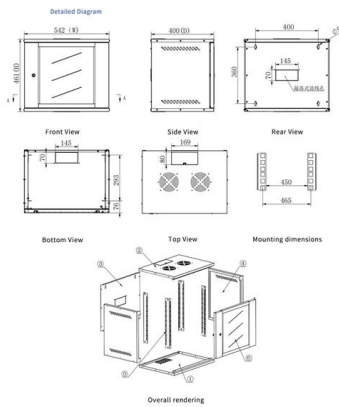

KVM Switches Online

KVM Switches Online offers great prices and a wide selection of KVM Switch products including DVI, USB, HDMI & DisplayPort KVMs, Extenders, and

SABRENT USB Type C Dual KVM Switch Review

It is possible to attach an additional USB switch to one of the two USB-A ports of the KVM to extend what you can connect slightly. Remember that the

2-Port 4K DisplayPort USB-C KVM Switch with Power

Switch Between 2 USB-C and/or Thunderbolt 3/4 Devices ATEN Duo Flex 2-port 4K DisplayPort USB-C KVM Switch enables plug-n-play USB-C cable connection so

KVM-0223 Cable KVM Switch, 2 Ports, VGA, USB, Audio User Manual

There are three methods to control your KVM Switch for computer and Audio/Mic channel selection: using (1) the QuickSwitch Button (a wired remote control), (2) a hotkey sequence or (3) the KVM