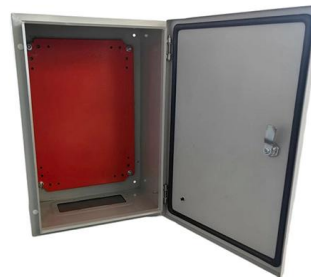

Cable Tray Price List

Cable Tray Price List - Free download as PDF File (.pdf) or read online for free.