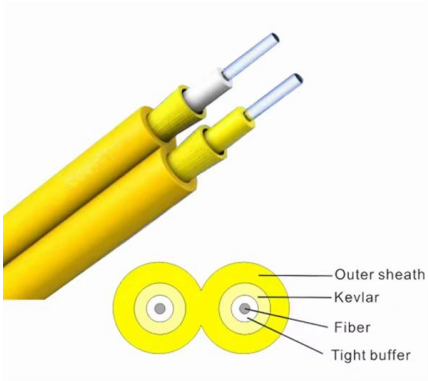

Adam Tas Corridor Energy

200 Cable Tray Cover Plate Installation Price

200 Cable Tray Cover Plate Installation Price

Steel Cable Tray , Strong And Reliable Cable

Steel cable trays offer a practical and durable solution for cable management in industrial and commercial applications. Built from high-quality materials, these

Manufacturing Standards Saudigrate cable trays are manufactured as per the international standards BS50085, NEMA VE 1, BS/IEC 61537, ASTM & UL.

Cable Tray Technical Guide A practical guide to product selection and