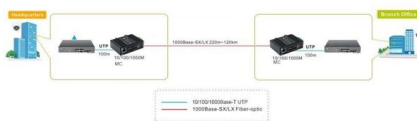

HDG Perforated Cable Tray , GI Cable Tray

Perforated cable trays may have other features such as bends, tees, and vertical sections to cater to varied configurations. Where added protection is desired, gi