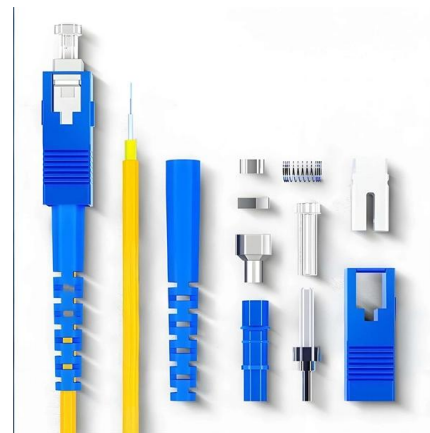

72 Core Rack Mounted Fiber Optic Patch Panel ODF

72 Core Rack Mounted Fiber Optic Patch Panel ODF, Find Details and Price about Fiber Optic Patch Panel Optical Distribution Frame from 72 Core

Optical Distribution Frame (ODF): What It Is, How It Works, and Why It

An Optical Distribution Frame (ODF), also known as a fiber optic patch panel, is a specialized hardware unit that centralizes fiber optic cable connections. Acting as a "traffic hub" for light signals, an ODF: