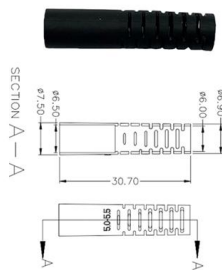

When setting up a fiber optic network, two critical pieces of equipment come into

consideration: the fiber patch panel and the optical distribution frame

Fiber Optic Patch Panel 24 Port 1U 19 Inch Rack-Mount

The 19" rack-mountable Fiber Optic Patch Panel 24 Port is tailored for both patching and splicing, compatible with a variety of adapters such as SC, ST, FC, and LC. It

FTTH 24 Core ODF/Patch Panel/Fiber Optic Terminal