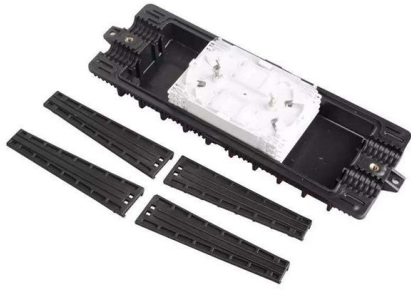

The 19" rack-mountable Fiber Optic Patch Panel 24 Port is tailored for both patching and splicing, compatible with a variety of adapters such as SC, ST, FC, and LC. It

FTTH 24 Core ODF/Patch Panel/Fiber Optic Terminal

Model NO.: Swing Type Rack Mount Fiber Patch Panel Type: Optical Fiber Distribution Box Wiring Devices: ODF Certification: ISO, RoHS Condition: New

Optical distribution frames and patch panels

Made from high-quality steel and electrostatic spray finished, this patch panel is ideal for optical telecommunication systems, FTTH, WAN, TV networks and cable terminal branch connections.

Optical Distribution Frame System

Achieve successful cable management, handle high amounts of fiber cable and add density to fiber frames with the new DCX Optical Distribution Frame (ODF)

How to Choose the Optical Fiber Patch Panel/ODF

An optical fiber patch panel or ODF should be able to completely put the optical cables with numerous cores in the LAN on the shelf. If possible, several

ODF & Patch Panel

Multi-functions - Works with all LongXing Series A modules (not just for splicing & terminating, also with options for fiber storage). Protected patch panel offers secure environment for adapters, patch cords