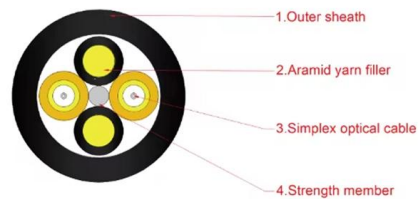

Swage Ladder & Trof Tray Trapeze Hanger Support

Swage Ladder & Trof Tray - Trapeze Hanger Support Trapeze hanger cable tray support kit comes with all the necessary hardware and are offered in two