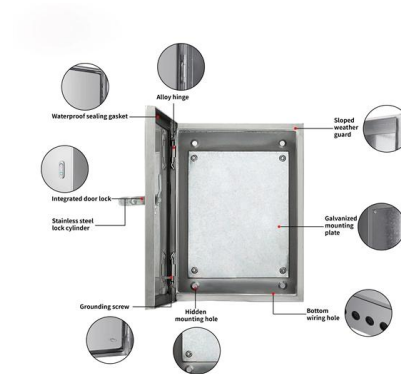

Cable Tray And Fittings , Graybar Store

There are a large number of cable tray fittings that are made compatible with each type of tray. These fittings help in maintaining support of the cable tray system. Shop Graybar's collection of cable tray

KABEL TRAY STANDARD TYPE C 200X100MM /

Spesifikasi material kabel tray standard Type :
Tray C 200x100mm Tebal : 2mm Warna : Dull Silver (type electro) Panjang : 3000 mm
*tanyakan

Decoding Cable Tray Support Structures: Tips and Insights

Discover efficient cable tray support structures for optimal cable management. Learn about hanger, wall-mounted, and Unistrut systems for safer

Guide to cable support systems

Cable support systems for cable support structures are used to bridge large loads and support spacings and to create complex section routes. The systems allow large support spacings of wide span systems