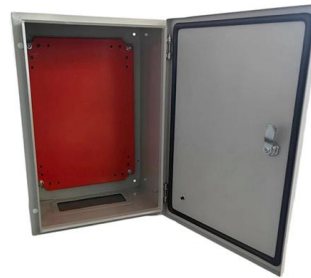

Cable Tray Support: Rod vs. Angle Steel

Learn about the different types of cable tray support, including rod supports and angle steel supports, and how to choose the right one for your