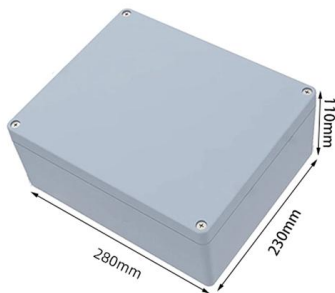

Buy KABEL TRAY STANDARD TYPE C 200X100MM / CABLE TRAY SUPPORT

Buy KABEL TRAY STANDARD TYPE C 200X100MM / CABLE TRAY SUPPORT best price Rp 828300.00 from Toko Mitra Mandiri in Jakarta Barat, DKI Jakarta Buy Cable Tray Support only in