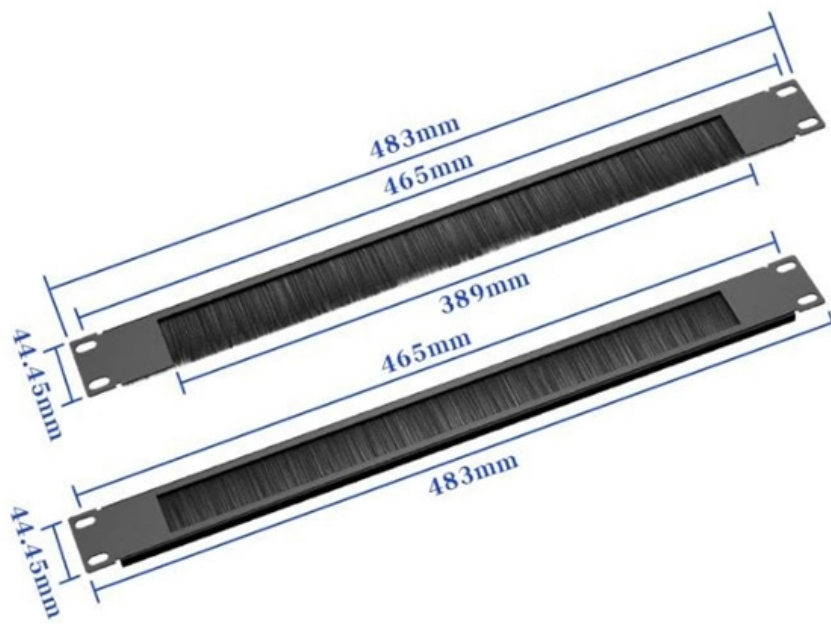

# 24-channel gigabit core switch