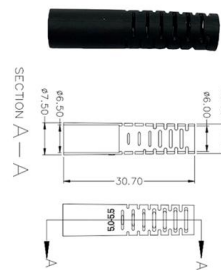

24 Core OM4 Armored Double-Jacket Indoor Outdoor Cable GJFZY53

24 Core OM4 Armored Double-Jacket Indoor Outdoor Cable GJFZY53 with longitudinally applied glass yarn strength Indoor/Outdoor fiber optic cable delivers outstanding audio, video,