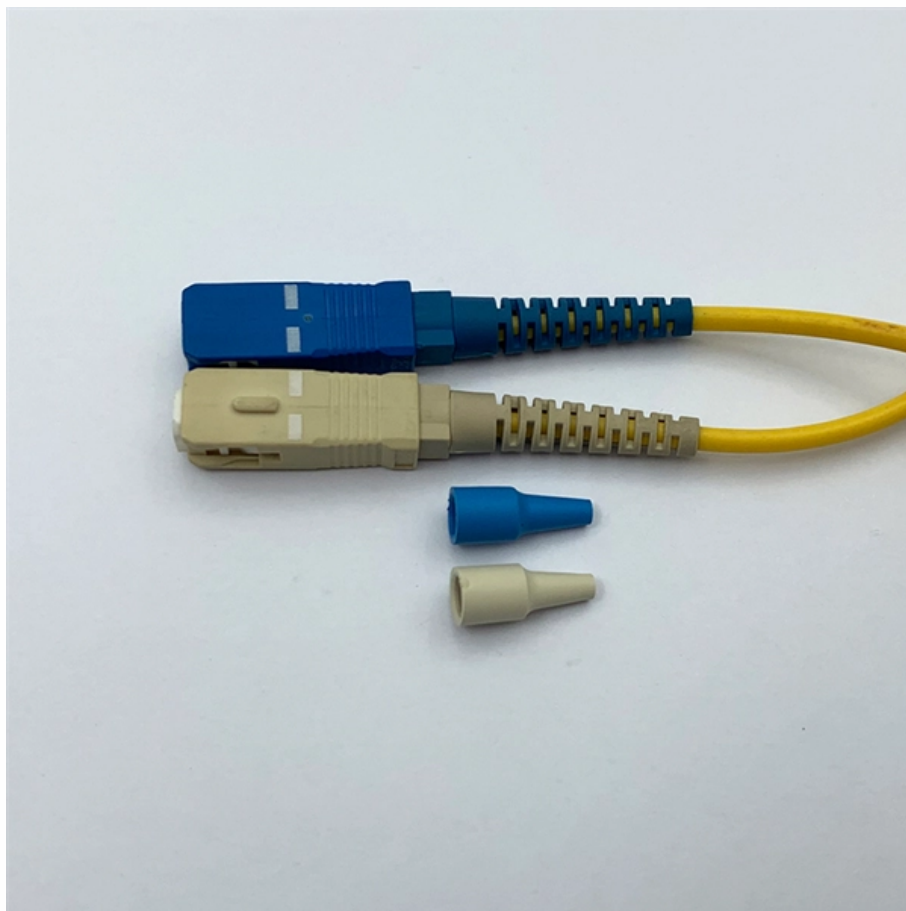

## **24-core optical cable directly**

## 24-core optical cable directly

---

### 24 Cores GYTA53 Fiber Optic Cable Direct Buried

GYTA53 fiber cable consists of 250um fibers held in gel-filled PBT loose tubes, and wrapped around a phosphatized steel wire central strength member. A waterproof compound fills the loose tube, and