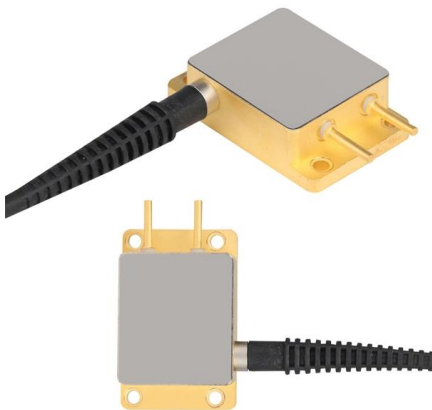

OM4 Multimode Fibre 24 Core SWA Armoured Cable

The SWA fibre cable has excellent tensile strength and the layer of 0.9mm steel wire provides safe rodent protection. The fibre cable core consists of a central jelly

OM4 24 Core Armoured Fibre Cable

Buy online 24 core OM4 multimode Unitube Optical fibre cable with corrugated steel tape armoured outer jacket. Cut to order, price per metre.

1688 wholesale procurement of other communication products

In the rapidly evolving landscape of smart park and enterprise data center construction, the stability of fiber optic cables directly determines data transmission efficiency. in the past, many users deploying