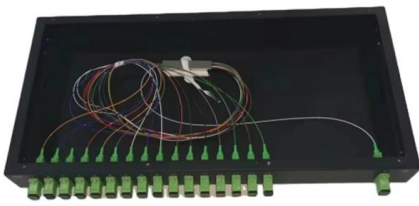

OM4 Multimode Fibre 24 Core SWA Armoured Cable

The SWA fibre cable has excellent tensile strength and the layer of 0.9mm steel wire provides safe rodent protection. The fibre cable core consists of a central jelly

OM4 24 Core Armoured Fibre Cable

Buy online 24 core OM4 multimode Unitube Optical fibre cable with corrugated steel tape armoured outer jacket. Cut to order, price per metre.

1688 wholesale procurement of other communication products

In the rapidly evolving landscape of smart park and enterprise data center construction, the stability of fiber optic cables directly determines data transmission efficiency. in the past, many users deploying