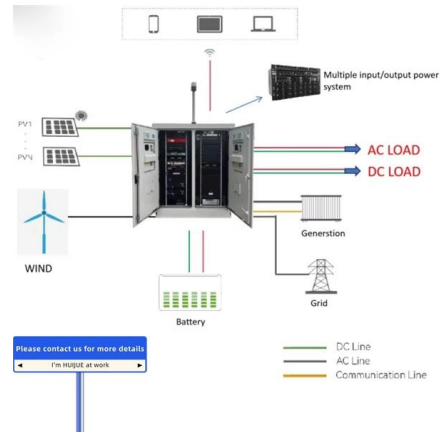

cables are constructed with a single dry loose tube containing up to 24 colour coded 250 mm primary coated