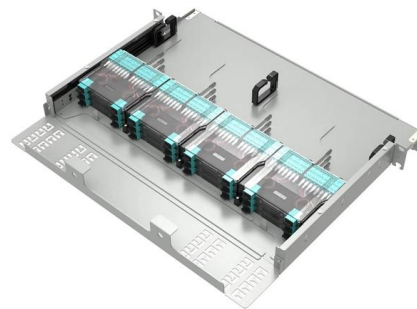

Fiber Optic Cable Splice: The Most Complete Guide

In this comprehensive guide, we delve into the intricacies of fiber optic splicing--encompassing methodologies, instruments, and best practices--while highlighting Dekam Fiber's state-of-the-art