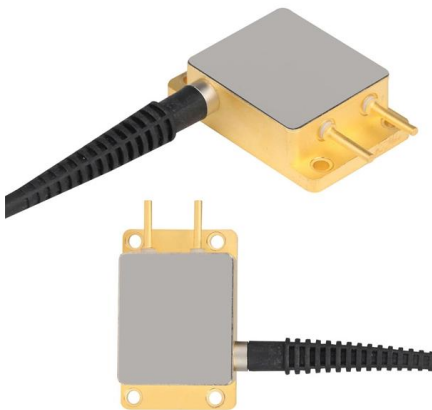

Optical Fiber Terminal Box,24 Core 24 Port Fiber Optic Splice Tray

The wall-mounted user cable terminal box, whose function is to provide the fusion of fibers, the fusion of fiber and tail fiber, and the connection of optical connectors.