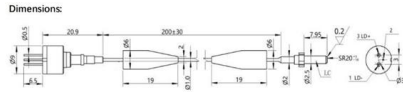

Daytai Horizontal Type 24 Core Tray Fiber Optic Splice Box Closure

Application: This Fiber Optic IP68 Splice Closure is a fiber optical distribution box that provides a cost-effective secure solution for the feeder cable to connect with out door drop cable in FTTx

24 Fiber, Fusion Splice Tray

A fusion splice tray can hold up to 24 splices & possibly allow splice trays to be stacked together for use with higher strand number fiber optic cables.