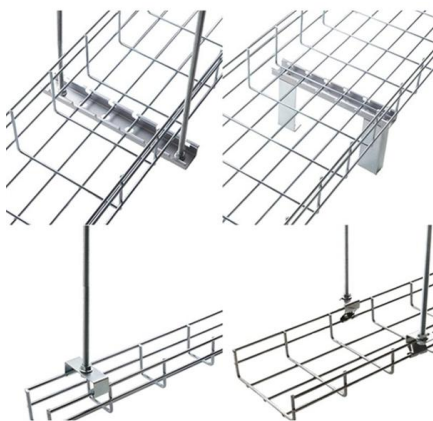

## Overview

---

The Fiber Optic Splice Tray LC/APC-24 core is a high-density fiber management solution designed for precise splicing, routing, and protection of optical fibers in modern access and transmission networks. Its multi-layer design allows installers to access only the components necessary for initial installation. Splice tray is used in optical distribution frame, distribution box, and splice closures, which is engineered for use with indoor or outdoor splice hardware with both loose tube and tight-buffered optical cable designs. Manufactured by Fenxi Optoelectronics Technology, this splice tray is optimized for LC/APC.

### Astonishing 24 CORE FIBER OPTIC SPLICE TRAY

Features:

- o Management and storage pigtail o
- Fiber optic fusion protection o
- Use for single-mode or multimode fiber o
- Durable injection-molded plastic trays and

### 24 Core Fusion Splice Tray

The fusion splice tray is designed to provide a location for storing and protecting optical cables and splicing. It is mainly used for management of cable junction