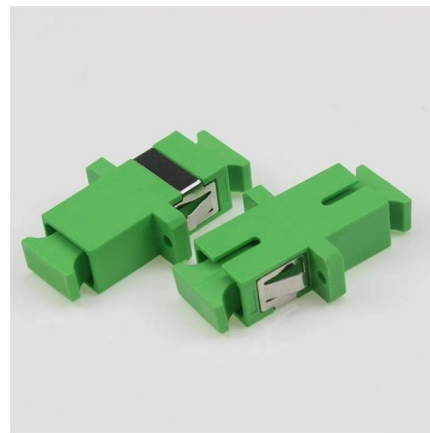

24 port SC terminal box fiber optic cable 24 port SC

Electrical Boxes Conduit Fittings: Which can be cleaned and wiped with a damp cloth, protecting the optical fiber from damage, and extend the service life of