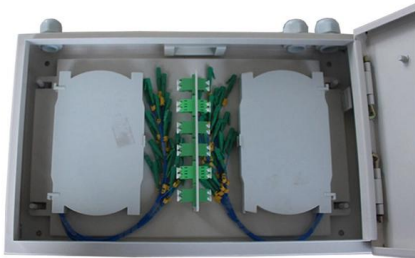

RUIJIE RG-S5000-10GT2MS-P-E 10-Port Gigabit Layer 2+ Managed

Produk RUIJIE RG-S5000-10GT2MS-P-E 10-Port Gigabit Layer 2+ Managed PoE+ Switch with Two 2.5GE Uplink SFP Ports tersedia dan dapat dibeli melalui Anugerahpratama . Switch ini dirancang