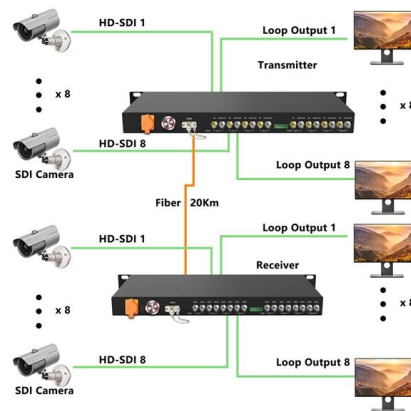

Cisco SRW224P 24-Port 10/100 + 2-Port Gigabit Switch:

The Cisco® SRW224P 24-Port 10/100 + 2-Port Gigabit Switch (Figure 1) offers a highly secure way to expand your network. Web-based configuration of the switch is secured using SSL.

S3400C-24MG4S-P 24-Port 2.5G Multi-Gigabit L2

The S3400C-24MG4S-P is a L2+ managed switch, equipped with 24x 2.5Gb

Gigabit Ethernet

Gigabit Ethernet was the next iteration, increasing the speed to 1000 Mbit/s. The initial standard for Gigabit Ethernet was produced by the IEEE in June 1998 as