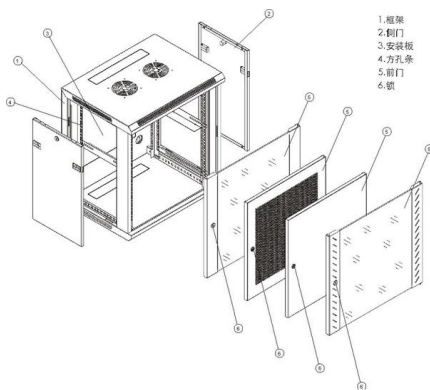

D-Link DGS-F1024P 24 Port Gigabit Unmanaged POE Switch with 2 SFP ports

Flow control for protection against data loss The

D-Link DGS-F1024P Gigabit PoE Switch comes with 24 10/100/1000 Mbps PoE ports & 2 Gigabit SFP uplink ports. This Switch enables users to easily