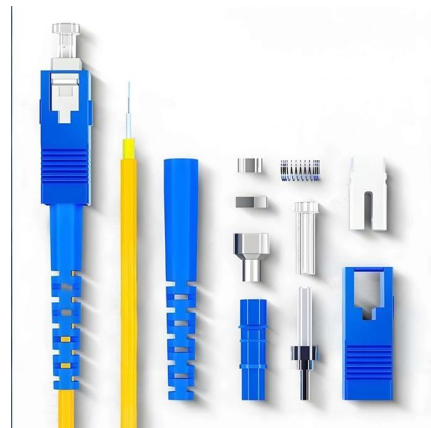

ODF Fiber Optic Patch Panel, ODF Unit Box

ODF fiber optic terminal box manufactured by UnitekFiber Solution is flexible in configuration, simple in installation, easy to maintain, and is an indispensable