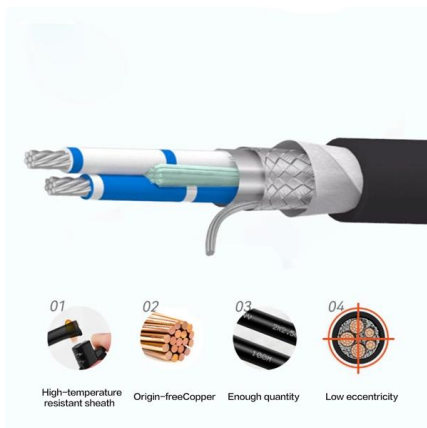

Rodent Protected) armor and Low Smoke Zero Halogen outer

Fibre Optical Multi Loose Tube Cable, Indoor-Outdoor, 288F

Building interconnection, Backbone networks, Telecommunication and drop cable applications. Cross Section Drawing . Design .

Product Spec Sheet 288ZVF-14101D20

The smallest and lightest in the industry, these cables are designed to maximize the use of critical duct space with excellent installation results. The UV-resistant, flame-retardant jacket

The FOA Reference For Fiber Optics

High Fiber Count Fiber Optic Cables As fiber optic communications systems are expanded to accommodate rapidly growing communications needs, there has