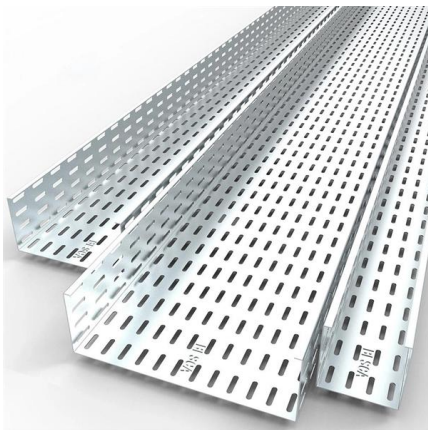

ODF 288 cores Rack Mount Fiber Optic

ODF 288 Overview: The ODF 288 is used as terminal equipment of fiber optic cable for optical fiber wiring, fixation, fusion and patching. Fiber Distribution Panel is a