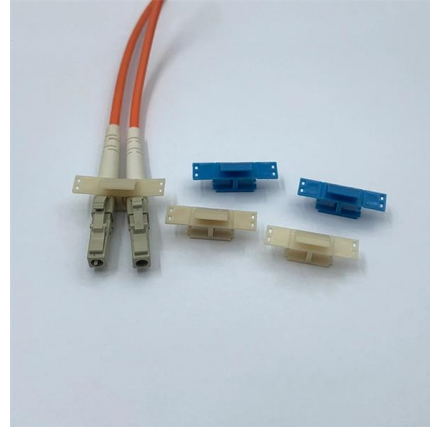

Wall Boxes

CommScope offers a complete line of easy-to-use access terminals, copper and fiber splice closures, patch closures and accessories to speed deployment.