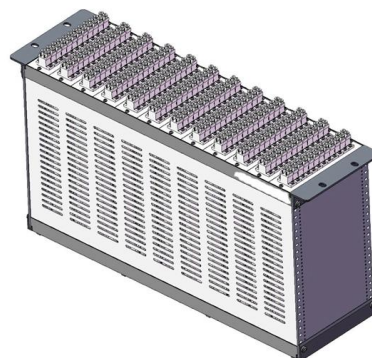

Opti-Core 144 and 288-Fibre Indoor Ribbon Cables, LSZH and

288 singlemode fibres for high density data center distribution applications. The fibres shall be ribbonized for easy mass fusion splicing and termination with 12-fibre MPO style connectors.

Order Online 48 Core Fiber Optic Cable 2k+ , Alibaba

Discover 48 core fiber optic cable for outdoor use--durable ADSS design, G652D single-mode fiber, CE/ROHS certified. Ideal for FTTX, telecom networks.

ADSS fiber optic cable 4-288 core

ADSS (All-Dielectric Self-Supporting) cable is ideal for installation in distribution as well as transmission environments, even when live line