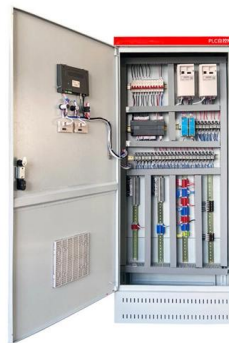

Cable Tray Technical Guide A practical guide to product selection and

Cable Tray Technical Guide A practical guide to product selection and installation This guide for engineers and installers has been developed by ABB as a practical reference regarding cable tray