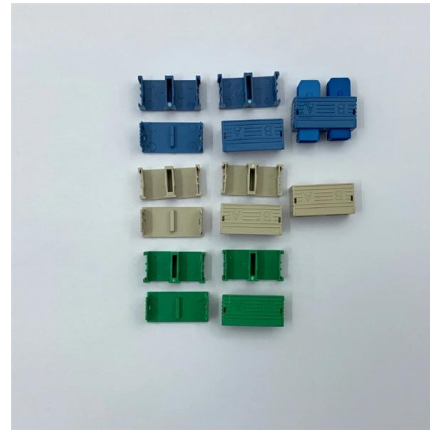

Fiber Optic Cable 4 Core Single Mode

SST (Self-Supporting, Simple Installation, Single-Tube) Flat Drop Cable is designed for outdoor installations, typically used in FTTH and
Overview: Rayoptic Communication Co., Ltd (Rayoptic)