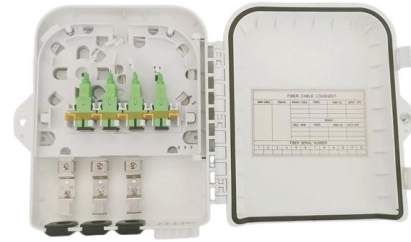

/hermes/walnacweb05/walnacweb05al/b471/moo

Warning: mysqli_set_charset (): Error executing query in /hermes/walnacweb05/walnacweb05al/b471/moo.ecsglobalwirecom/dmeprolink/wp-includes/wp

Comlink 2KM 4 Core Outdoor Optical Fiber Drop Cable 4 Core

Comlink 2KM Optical Fiber Cable, a 4-core outdoor fiber drop cable with 2KM length, ideal for reliable data transmission in various environments. This new COMLINK FOC 4 CORE offers local supplier

CTS CFC90D04LSBK 4 Core Fiber Outdoor Drop Cable

Product Description: CTS Fiber solution offers small, lightweight and bend insensitive optical drop cables that are suitable for FTTx applications. The cables can be used with fast connectors for quick