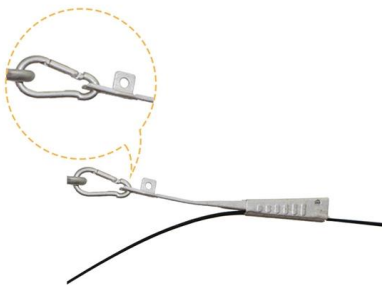

The 4-core fiber termination box provides a stable, protective joint between optical cable and distribution pigtails at the end of fiber cables. It is typically used in

GELRHONR FTTH Fiber Panel Box Enclosure, 2 Core Fiber Optic Terminal

Durable. The fiber optic terminal junction Box

solid in construction,with porcelain white finish.Crafted from high-quality ABS plastic, highly sturdy.Size:90x90x25mm. WATER AND DUST

16 Core Outdoor Fiber Optic Distribution Box IP65 FDB FTTH Terminal Box

This 16-core Fiber Distribution Box (FDB) is a professional outdoor optical termination enclosure designed for FTTH access networks. Made of high-quality PC+ABS plastic with UV-resistant and

GETEKnet Fiber-termination-box-price Horizontal FttH Information

Waterproof FttH Fiber Optic Terminal Box 4 Core Wall

The wall outlet termination box is designed with a large arc shape to ensure that the fiber optic cable placed in it will not be damaged when subjected to external