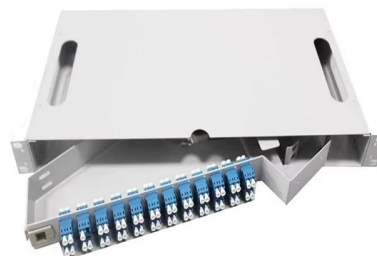

The 4-core fiber termination box provides a stable, protective joint between optical cable and distribution pigtails at the end of fiber cables. It is typically used in

GELRHONR FTTH Fiber Panel Box Enclosure, 2 Core Fiber Optic Terminal

4 Ports IP65 Fiber Terminal Box for Secure Fiber

The HTB8060 4 Ports IP65 FTTH Outdoor Fiber Terminal Box

4 Core Fiber Termination Box with 12 Outlet Ports -

indoor& outdoor 12 port Fiber Access Terminal Box can hold 2 sc duplex adapter for 4 core termination,allows 8 splice and 1x4 optical signal splitting.

The 100*80*29mm small 4 port indoor fiber termination box is designed to connect optical fiber cable with 4 pigtails in FTTH, FTTB, FTTD application.

1 In 1 Out Outdoor 4 Fiber Optic Termination Box IP65 -

The 1 in 1 Out 4 core fiber termination box is waterproof rated IP65, can be used in indoor and outdoor wall mount applications.

4 Port SC Fiber Termination Box, 4 Cores Splice

This 100*83*30mm 4 port fttth termination box is sc/lc fiber wall outlet that provides fiber connectivity to your enterprise and home, ideal for wall mount and desktop