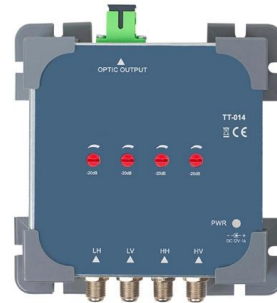

Eaton Paramount Server Rack, 44U, 24-in. Wide, 42-in. Deep , Eaton

Designed to optimize efficiency in high-density applications, this Eaton Paramount 44U rack enclosure integrates airflow management and security features. The rack is 24 inches wide and 42 inches deep.