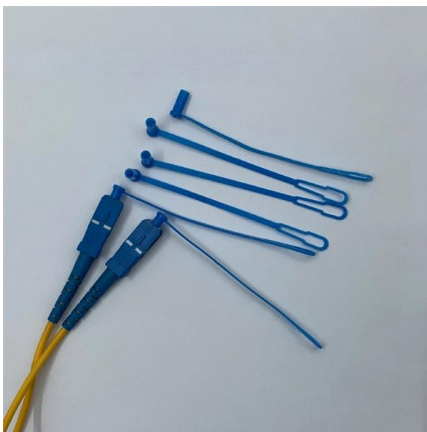

48-core MPO single-mode optical cable

4x MPO to 4x MPO Multimode OM3 Trunk Cable 48 Fiber Female

4x MPO to 4x MPO Multimode OM3 Trunk Cable
48 Fiber Female LSZH 50/125 Type A/B/C Aqua
40/100G Data Center Cabling

MPO Single-Mode Fiber Patch Cords: OS1 and OS2

These pre-terminated cables consolidate multiple fibers (typically 12 or 24) into a single compact connector, enabling efficient deployment in space

12 core fiber optic bundle cable

Shop high-quality 12 core fiber optic bundle cables for reliable data transmission. Bulk orders and customized lengths available from trusted suppliers.

MPO Cable Assemblies

Explore CommScope's MPO Cable Assemblies--designed for high-speed data transmission and efficient connectivity. Our