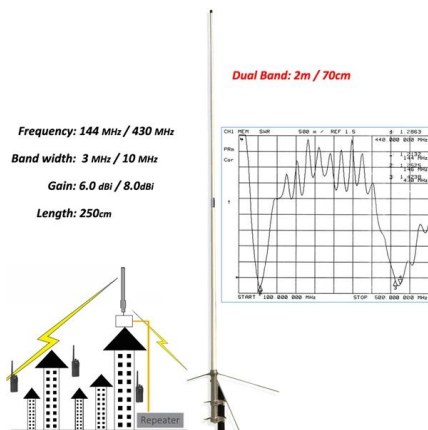

MPO Cables and Adapters , Molex

The design of the MPO connector incorporates up to 48 fibers into a single connector housing, delivering high fiber density for space-constrained applications and