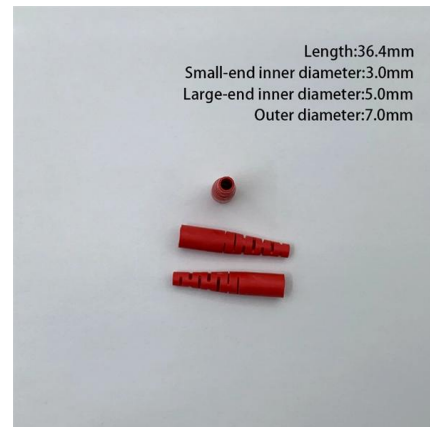

24 Core Multimode Fiber Optic Cable

$0.10-0.18 10% off MOQ: 2000 High quality ADSS fiber optic cable 4/8/12/ 24 /48 core single mode non-metallic flame-retardant multimode fiber optic equipment