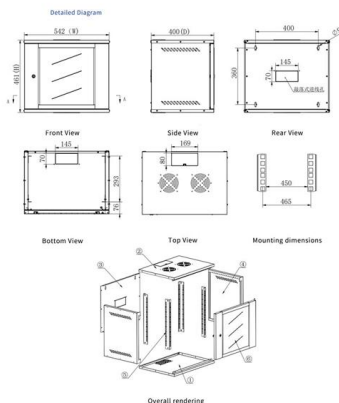

D-link 48 Port Patch Panel

A well know name in providing comprehensive Networking Solutions for Home and Office, D-Link presents a range of Networking products with great service and