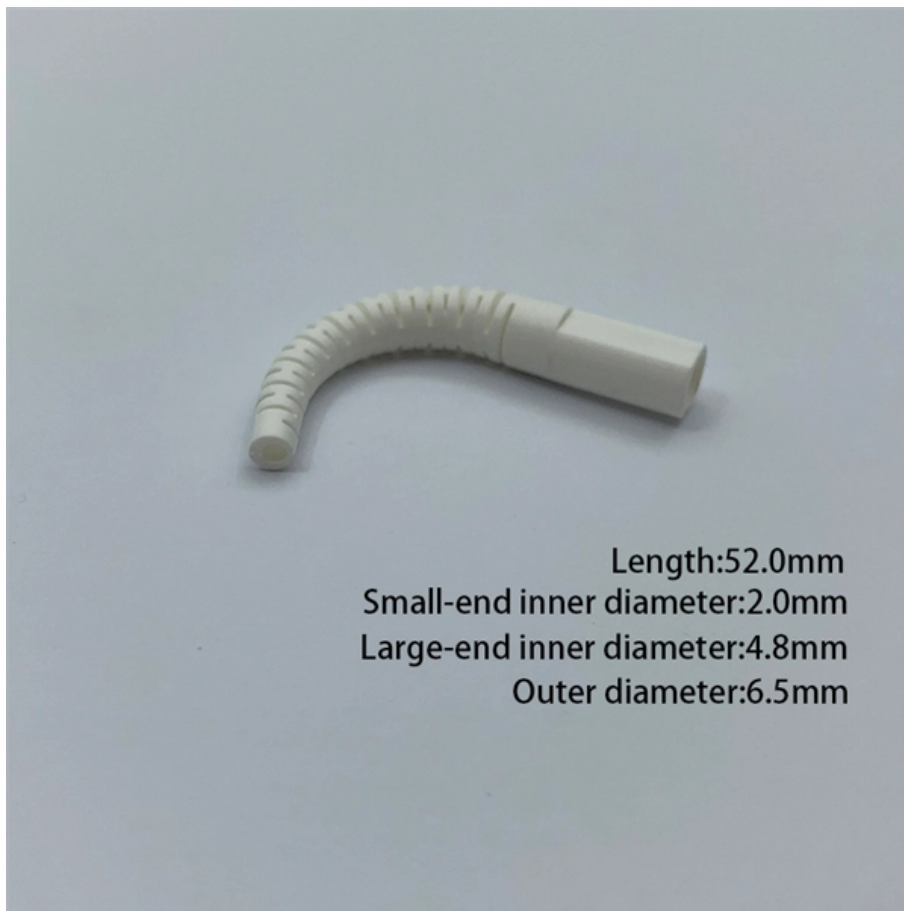

Adam Tas Corridor Energy

48-core optical fiber conduit

48-core optical fiber conduit

24 Core and 48 Core Fiber Optic Cable

Loose tube gel-filled construction for superior fiber protection UV- and moisture-resistant design Rodent-resistant construction Dry Water Block cable core for ease of handling Applications: Interbuilding

Ribbon Cable, Plenum 48 F, Single-mode (OS2)

These cables consist of 12 to 216 fibers organized into 12-fiber ribbons inside a central tube. Dielectric strength members provide tensile strength while a