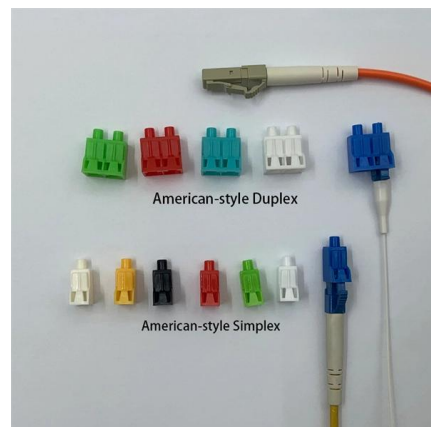

48 Core/24Cores OPGW Fiber Optic Cable

48 Core G652D Opgw Fiber Optic Cable Cable Description: OPGW fiber cable is the short form of Optical Fiber Composite Overhead Ground Wire. OPGW cable is