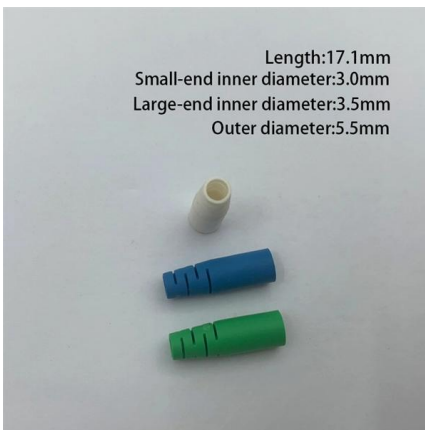

Zyxel CX4800-56F-DDC 48-Port Fiber Switch , L3 Aggregation, 100G

Move aggregation traffic without bottlenecks. The Zyxel CX4800-56F-DDC brings 48 x 10G/25G SFP28 ports and 8 x 100G uplinks into a dual DC platform designed for demanding fiber backbones.