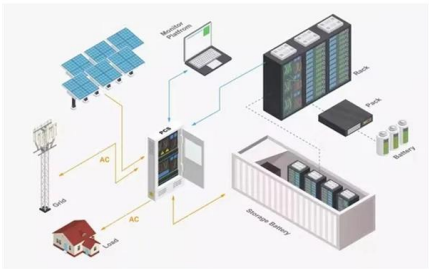

Splice Washer Kit-Ez (50 Pcs) , Wire Mesh Trays , Cable Tray

Cablofil's Wiremesh Cable Tray concept is based on performance, safety, and economy. These three qualities make the Cablofil Wiremesh Cable Tray system preferred by installers Cablofil