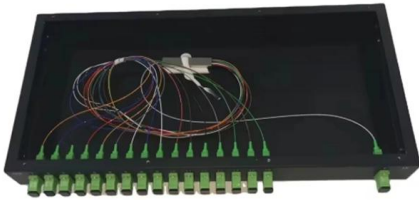

C mesh cable tray CGR 50 FT , OBO

C-shaped mesh cable tray made of spot-welded steel wire of side height 50 mm. Magnetic shield insulation 15 dB.