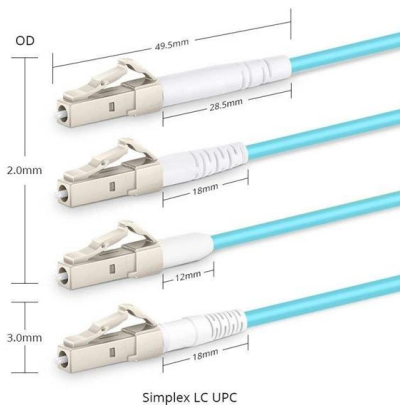

Mesh cable trays , OBO

Mesh cable trays, screw connection fittings
Connectors Cover Accessories, mesh cable trays