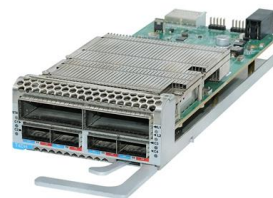

G mesh cable tray Magic® 50 FT , OBO

G-shaped mesh cable tray made of spot-welded steel wire with different side heights and widths. Direct wall or ceiling mounting possible. Load capacity details