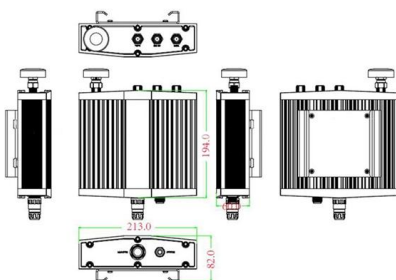

### Passive Fiber Optic 6 Core Cable Terminal Box

Passive Fiber Optic 6 Core Cable Terminal Box Product Model SP-1602-6A Product Description Passive Fiber Optic 6 Core Cable Terminal Box Model SP-1602-6A

### 6C DIN Rail Fiber Terminal Box - FTTH Mounting

The 6C DIN rail fiber terminal box offers compact fiber splicing and termination with SC/LC adapter support, ideal for FTTH and ODF cabinet