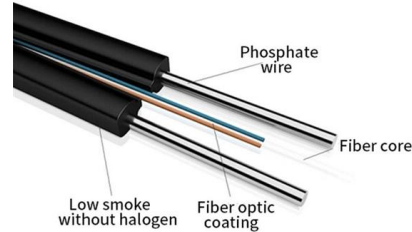

### 6 Core Fiber Distribution Box Fiber Optic Terminal Box FTTH CTO

This terminal box terminates up to 12-24 fiber optic cables, offers spaces for splitters and up to 12-24 fusions, allocates 6 x SC Duplex adapters or 6 x LC Quad adapters and working under both indoor

## 6C/12C DIN Rail Fiber Terminal Box - FTTH & ODF

This DIN rail terminal box supports 6 or 12 fibers with SC/LC adapter options, offering compact splicing and termination for FTTH and ODF systems.