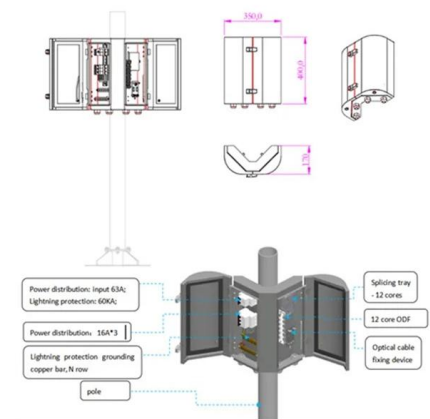

The Complete Guide to Network Rack Cabinets: 6U, 9U,

At Secure Gates Inc., we provide high-quality 6U, 9U, and 12U Network Rack Cabinets designed to meet the unique needs of professionals,

Instruction Manual 6U 19" Wall Mounted Equipment Rack/Cabinet

To attach the RK619WALL to a wall, ensure the mounting point holes on the rear of the cabinet, line up properly with the screws/anchors installed into the wall.

6U 300mm Black Data Cabinet/Network Rack

Our 6U 300mm 19" stealthy black wall-mounted network racks combine a neat appearance with convenience and functionality. These data cabinets are supplied

Amazon : 6u Cabinet

Explore 6U wall mount server cabinets with locking mechanisms and side panels. Browse options designed for easy assembly and professional installations.