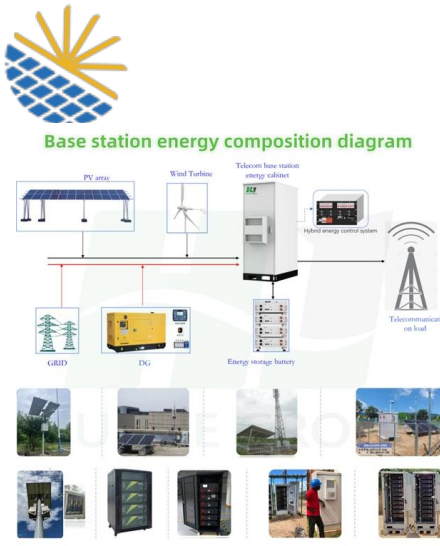

layer 3 switches 8 port , Newegg

Search Newegg for layer 3 switches 8 port. Get fast shipping and top-rated customer service.