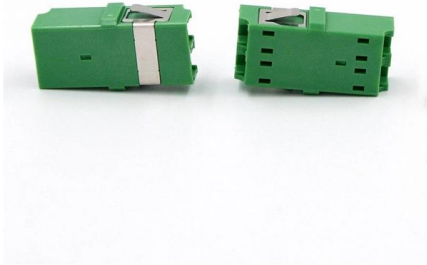

China 8 Core Single Mode Fiber Optic Cable Manufacturer and

8 Core Single Mode Fiber Optic Cable
Manufacturers, Factory, Suppliers From China,
We have been one of your largest 100%
manufacturers in China. A lot of large trading
businesses import products