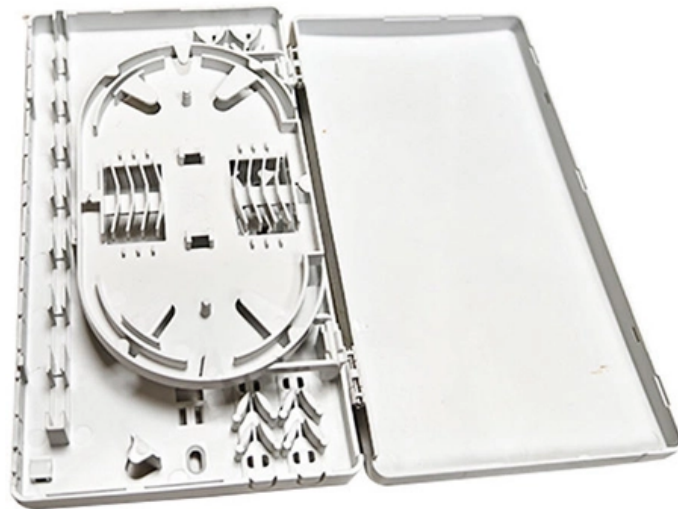

Adam Tas Corridor Energy

8-core 9125um single-mode optical cable

Overview

The Starlight SWA Single Mode OS2 9/125 Fibre Cable is suitable for direct burial installations making it the perfect solution for the most demanding and harsh environments. Enbeam OS2 Singlemode SWA Direct Burial Fibre Optic Cable Loose Tube 8 Core 9/125 Eca Black, part of a huge range of OS2 fibre optic cables fully stocked at Mayflex. Imm (main cord) Material Stainless Steel Color Silvery White UL94 V-0 (*Burning stops within 10 seconds on a vertical specimen, no drips or flaming particles).

8-core 9125um single-mode optical cable

High-Density Fiber Optic Cable, Single Mode, Riser

High-Density Fiber Optic Cable, Single Mode, 9/125, Indoor/Outdoor, Riser The new high density fiber cable is extraordinary. There is nothing else like it.

Singlemode 9/125 Fiber Optic Cables Indoor & Outdoor

Single Mode fiber is usually 9/125 in construction. This means that the core to cladding diameter ratio is 9 microns to 125 microns. Single Mode fiber optic cable has a small diametral core that allows only

OS2 Single Mode Fibre 9/125 8 Core SWA Armoured

The Starlight SWA Single Mode OS2 9/125 Fibre Cable is suitable for direct burial

Singlemode 9/125 8-Strand Fiber Cable

This 8-strand singlemode 9/125 fiber distribution cable has a standard two foot breakout on each end and is built without furcation tubing. Connectors are ceramic with Ultra PC (UPC) finish and are