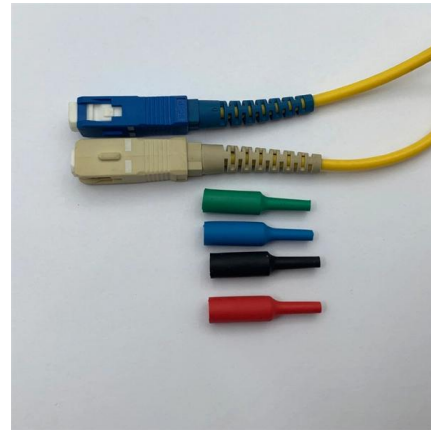

8 core singlemode loose tube cable LSZH int/ext, Fibre Optic Cable

These Optical fibre cables meet both Internal and External Environmental and flame-retardant industry standards with 48F-288F cabling options. The simple mechanical construction of the Loose tube

4 Core Single Mode Fiber Optic Cable

Features: Single Mode Design: 9/125 μ core-to-core diameter provides high bandwidth and long range with single mode fiber technology. Various Core

Singlemode 9/125 Fiber Cables , CableWholesale

Singlemode cable has a 9-micron core and 125-micron cladding diameter that are ideal for low-loss transmissions that span distances as long as several miles. We have single mode fiber cable in all