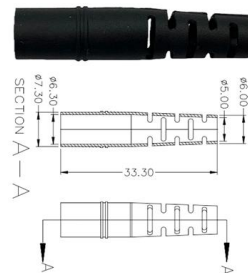

Singlemode 9/125 Fiber Optic Cables Indoor & Outdoor

Single Mode fiber is usually 9/125 in construction. This means that the core to cladding diameter ratio is 9 microns to 125 microns. Single Mode fiber optic cable has a small diametral core that allows only