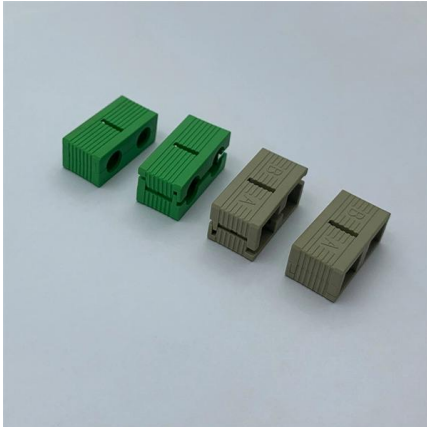

Adam Tas Corridor Energy

8-core custom network patch panel from El Salvador

8-core custom network patch panel from El Salvador

Nexxt - Patch Panel CAT 6 - 24 puertos

Conectores Nexxt - Patch Panel CAT 6 - 24 puertos Availability: Hay existencias Nexxt - Tablero de conexiones - CAT 6 - 19? - 24 puertos \$ 51.37

Patch Panel Modular CAT6A -Nexxt - 24 Puertos -

Si buscas una solución segura, escalable y fácil de administrar para tu infraestructura de red, el Patch Panel Modular Nexxt - CAT6A - 24 Puertos

NetSupply , Siministrando + Redes.

8-Port Cat. 6 Unshielded Patch Panel

The 8-Port Cat. 6 Unshielded Patch Panel, model TC-P08C6, provides a 250 MHz connection to 8 x Gigabit RJ-45 Ethernet ports. This 10 inch wide patch panel is

8 Port Network Patch Panels in Nigeria

Modular Patch Panels

Simplify network installations with our modular patch panel with front access faceplate. This panel offers a recessed design and labeling feature for easy identification.

Patch Panel de 24 puertos Cat.5e comprar en San Salvador