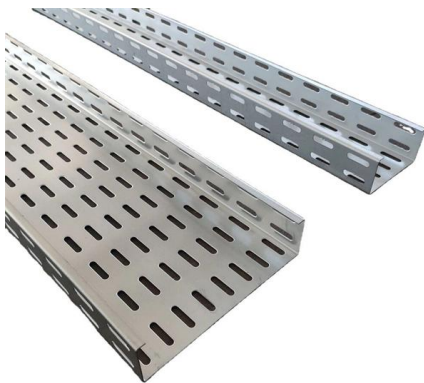

Tablero de Conexiones Nexxt Patch

En Computodo El Salvador, sabemos lo importante que es una red bien estructurada para el rendimiento de cualquier empresa. Por eso, ofrecemos el Tablero de