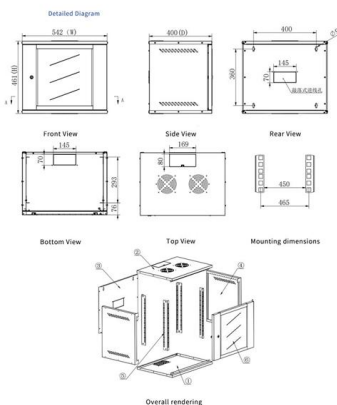

Indoor Fiber Optic Cable

Our indoor interconnect fiber cable offers high-speed data connections for your workstations, networks, and buildings, with a compact design for easy installation in tight spaces.

Fiber Optic Cable Price Per Meter: Sc-Sc Single Mode 10G Gigabit

Outdoor 4 Core FTTH Fiber Optic Single Mode Cable Jelly Filled with 2 Wire Armored Jacket
Price per 1m 1 Meter 4C-SM-OT RM2.20 Selangor