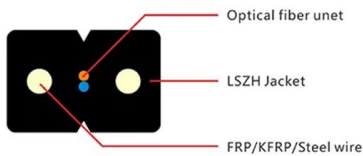

TP Link Omada Omada 8 Port 2.5GBASE T and 2 Port 10GE SFP+ Smart Switch

Shop TP Link Omada Omada 8 Port 2.5GBASE T and 2 Port 10GE SFP+ Smart Switch with 8 Port PoE+ Gigabit Ethernet, 100 Gigabit Unknown products at Best Buy. Find low everyday prices and