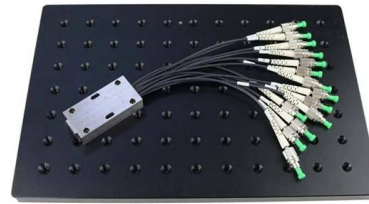

An Extensive Library of Self-Developed Products

96 core fiber optic distribution box

Types of 96-Core Fiber Optic Distribution Boxes A 96-core fiber optic distribution box is an essential component in modern telecommunications and networking infrastructure, enabling efficient

Rack Mounted 6U ODF Fiber Optic Distribution Box,

ODF distribution box is also called splicing integrated Subrack, which owns function of fiber optic cable fixed, protection termination, adjusting line, cable core and

96 Core Fiber Optic Termination Box For Reliable

The SJ-ODB-M18-A 96-core fiber optic termination box is a robust and efficient solution for managing fiber optic connections in both commercial and industrial