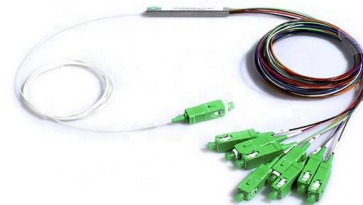

Rack Mounted 6U ODF Fiber Optic Distribution Box,

ODF distribution box is also called splicing integrated Subrack, which owns function of fiber optic cable fixed, protection termination, adjusting line, cable core and