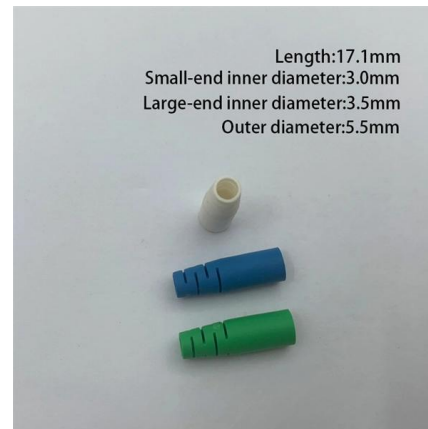

Fiber Termination Box: 8-96 Cores, IP65/IP68 Protection

Discover Fiber Termination Box, supporting 8-96 cores with IP65/IP68 protection for durable and versatile installations. Order now for unmatched reliability!

LW-ODB-96A Optical Distribution Box

LW-ODB-96A Fiber Distribution Box integrates fiber cable fixation,

可选配件

Termination Wall Mounted Fiber Distribution Box 96 FO

Termination Wall Mounted Fiber Distribution Box 96 FO Compact design where wall space is a premium Quick installation and cost effective Includes fiber cable

96 core fiber access terminal distribution box

96 core fiber access termination box is able to hold up to 96 subscribers. It is used as a termination point for the feeder cable to connect with drop cable in FTTx network system. It integrates fiber splicing,