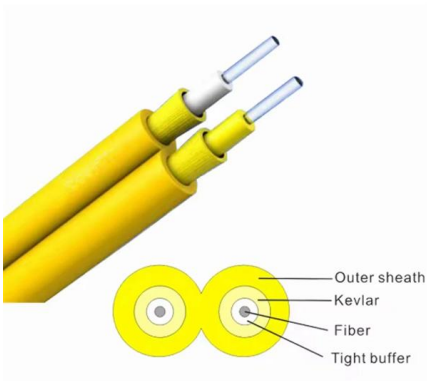

Simply put, an AI server is a computing unit designed to handle heavy artificial-intelligence

tasks. Inside, specialized chips and coprocessors are paired with large memory pools so models

Google AI Mode