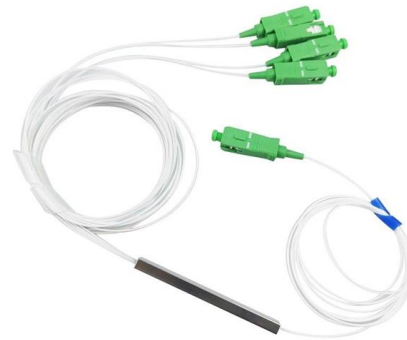

Timbertech Post Cap Light Module - The Deck Store USA

Timbertech Post Cap Light Modules sit between post cap & post or sleeve. Sizes available to fit most Timbertech Posts. Available at The Deck Store USA.

Determining the cause of breaker tripping with Ap light indication on

There are many reasons why a circuit breaker may trip with Ap indication. It could signal tripping due to a programmed advanced protection function in the trip unit, or for a number of other

Skylight LED Shellplate Lighting System For The

Skylight LED Shellplate Lighting System For The Hornady Lock-N-Load AP Press by INLINE FABRICATION Product Overview: The Skylight kit for the Hornady LNL