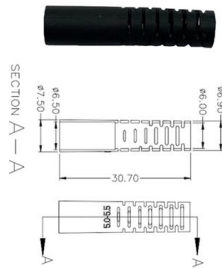

Contact Us

For datasheets, pricing, or custom telecom energy solutions, please visit:
<https://www.koskolong.co.za>