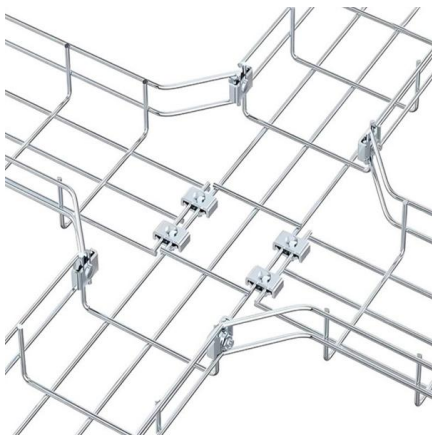

Fiber Optic Adapters , Suppliers

Explore 41 top manufacturers and suppliers of Fiber Optic Adapters in our comprehensive photonics buyers' guide. A fiber optic adapter (or adapter) is a small device used to connect and align two fiber

Adapters Fiber Optic Connectors - Mouser

Mouser offers inventory, pricing, & datasheets for Adapters Fiber Optic Connectors.

FIBER OPTIC ADAPTERS

Available in various shapes and sizes to fit different connector types, these adapters are made of high-quality materials and are easy to install and remove. They are