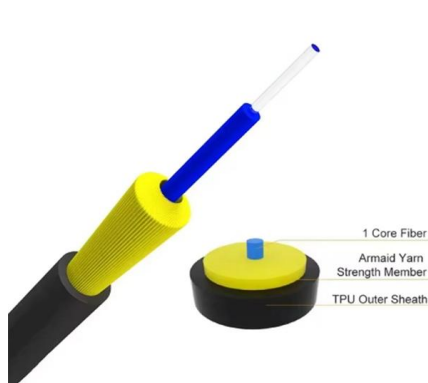

Fiber Optic Adapters , How it works, Application

Fiber optic adapters, also known as couplers, are essential components within fiber optic networks. They serve as interfaces for connecting