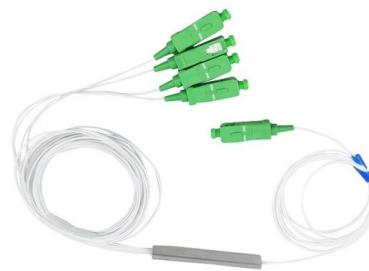

### **12 Cores Fiber Terminal Box, Optical Terminal Box by Hongyou**

Overview Optical Terminal Box, also known as Fiber Terminal Box, is used as a termination point for the feeder cable to connect with drop cable in FTTH communication network system. The fiber splicing,