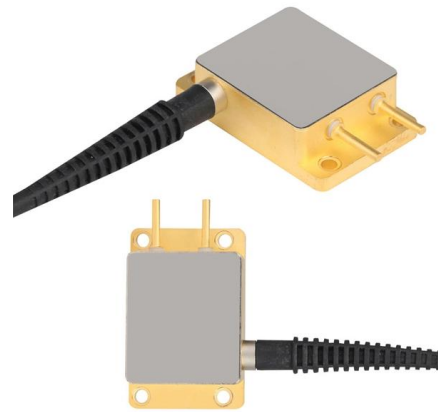

St, Pietermaritzburg, 3201, South Africa

Ultimate Guide to Fiber Optic Distribution Box: Types

Fiber optic technology has revolutionized the telecommunications industry, enabling faster and more reliable data transmission. One essential