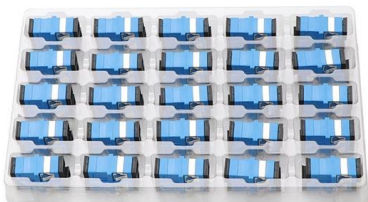

24 Ports Wall Mounted Fiber Splitter Distribution Box

The 24 ports optical fiber cable distribution box is capable of housing 24 sc or 12 lc duplex adapters, supporting max 24 cores termination. It can accommodate two

GJS-24-D(PLC) 24 Cores SC Fiber Optic Joint Closure

24 Cores SC Fiber Optic Joint Closure Model:
GJS-24-D (PLC) GJS-24-D (PLC) 24 Cores SC fiber

optic joint closure is a kind of small junction box that is used to join

24 Core Joint Box High Quality FTTX Fiber Splice Closure ONU

The 24 Core Joint Box Fiber Optic Splice Closure is a versatile and reliable solution for managing and protecting fiber optic splices in various network environments.

SMC 24 Cores Fiber Optic Termination Box , FTTH

This SMC 24 cores fiber optic termination box offers a robust and efficient solution for managing fiber optic connections in various network infrastructures, providing