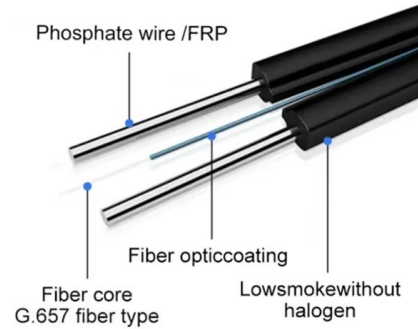

24 Core Fiber Optic Termination Box/ Junction Box

This box is used as a termination point for the feeder cable to

24 Core Outdoor Fiber Termination Box, 24 Core Outdoor Fiber

Unlock Lightning-Fast Internet Speeds with the 24 Core Outdoor Fiber Termination Box. Say Goodbye to Lag and Buffering! Amazing Price on JUNPU's High-Quality Fiber Splitter Distribution Box.

24 Core Fiber Optic Distribution Box

JUNPU 24 Core fiber optic distribution box is made with PC+ABS material. The equipment is used as a termination point for the feeder cable to connect with drop cable in FTTx communication network